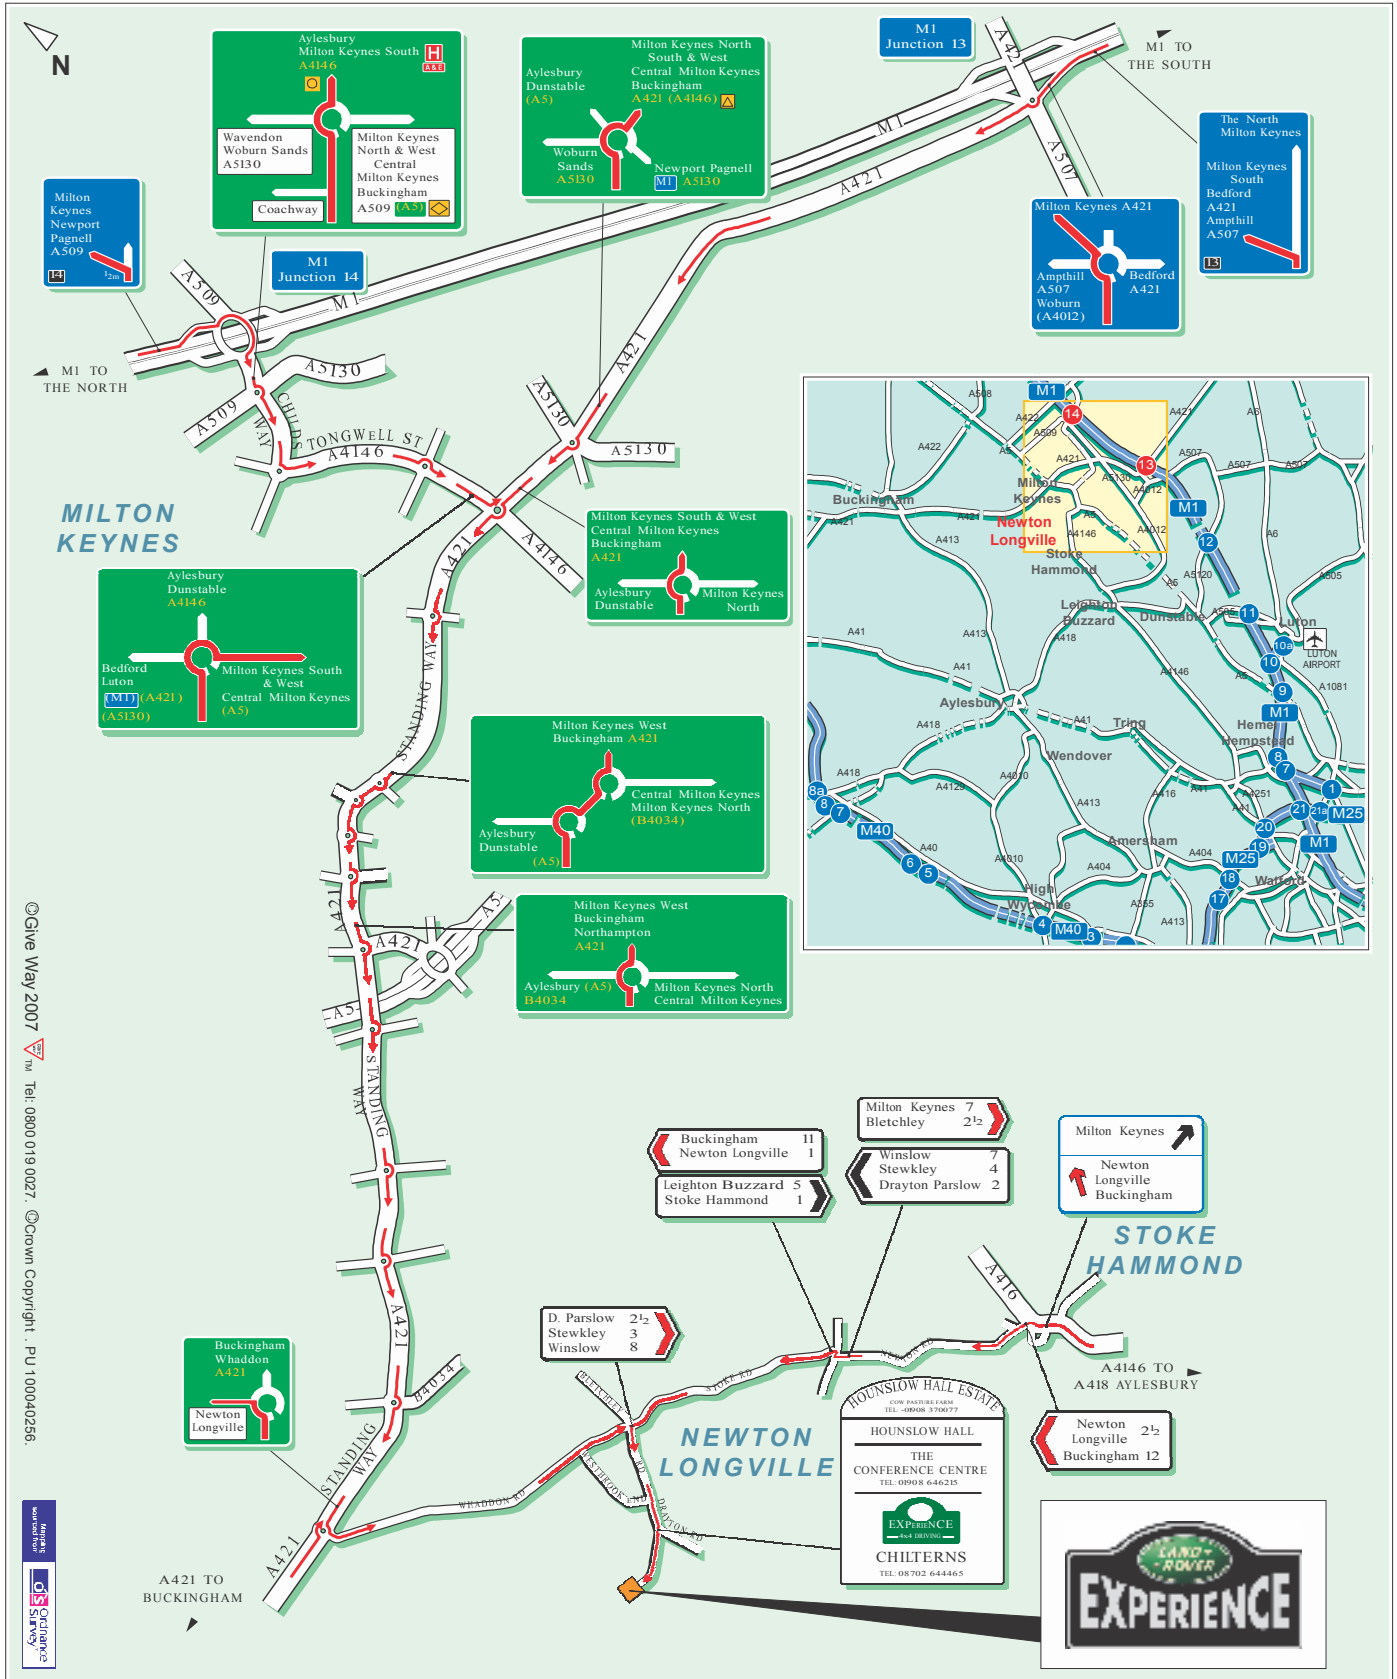

Public Transport

By Rail, Bletchley Station.
Approximately 20 minutes taxi ride away.
For information on train operators and times phone National Rail Enquiries on 0845 7484950.

By Air, Luton Airport.
Approximately 60 minutes drive away.

The Land Rover Experience - Chilterns

Hounslow Hall Estate, Newton Longville, Milton Keynes, Buckinghamshire MK17 0BU
Tel: +44 (0)844 848 4465 Fax: +44 (0)844 848 4466 Email: info@lre6.co.uk
GPS: N 51° 58.112' W 000° 47.551'

© Give Way 2007 Tel: 0800 019 0027. © Crown Copyright. PU 100040256.

HOUNSLOW HALL ESTATE
HOUNSLOW HALL
THE CONFERENCE CENTRE
TEL: 0990 8 646215

EXPERIENCE
4x4 DRIVING
CHILTERN
TEL: 08702 644465